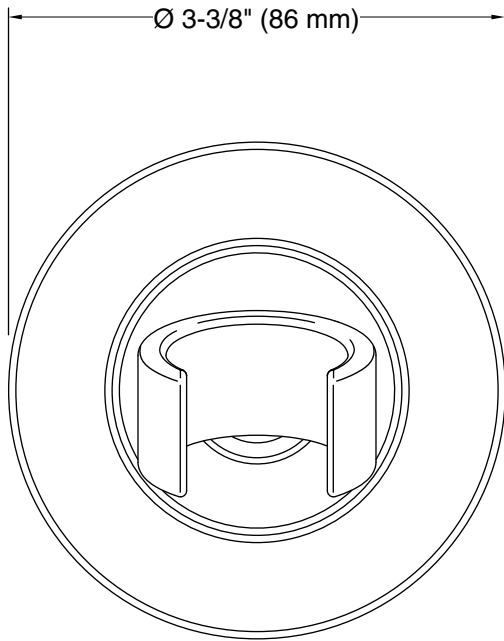

Features

- Handshower holder pivots and rotates to position handshower at desired angle
- Coordinates with Purist™ and Stillness™ faucets and accessories

Material

- Brass
- KOHLER finishes resist corrosion and tarnishing

Technical Information

All product dimensions are nominal.

Installation Type: Wall-mount

Material: Brass

Notes

Install this product according to the installation guide.