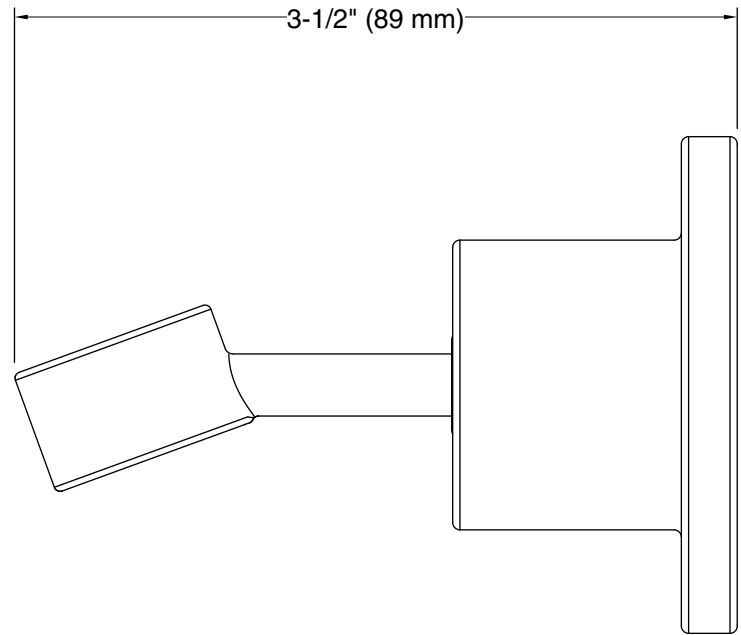

Features

- Handshower holder pivots and rotates to position handshower at desired angle
- Coordinates with Purist™ and Stillness™ faucets and accessories

Material

- Brass
- KOHLER finishes resist corrosion and tarnishing

Technical Information

All product dimensions are nominal.

Installation Type: Wall-mount

Material: Brass

Notes

Install this product according to the installation guide.